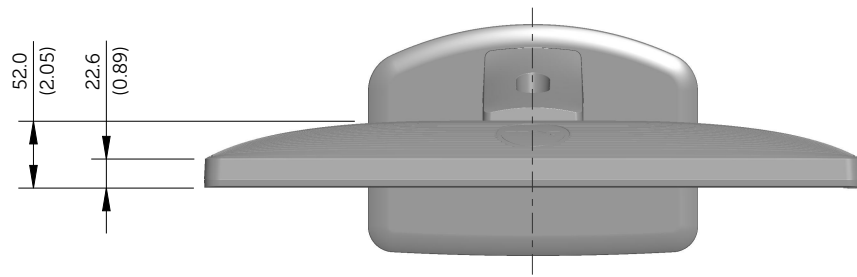

# E1913S Outline Dimensions

Norminal Dimensions  
Unit:mm(inch)

Back view of Monitor without stand

# E1913 Outline Dimensions

Nominal Dimensions  
Unit: mm (inch)

Back view of Monitor without stand

# E2213 Outline Dimensions

Nominal Dimensions  
Unit: mm (inch)

Back view of Monitor without stand