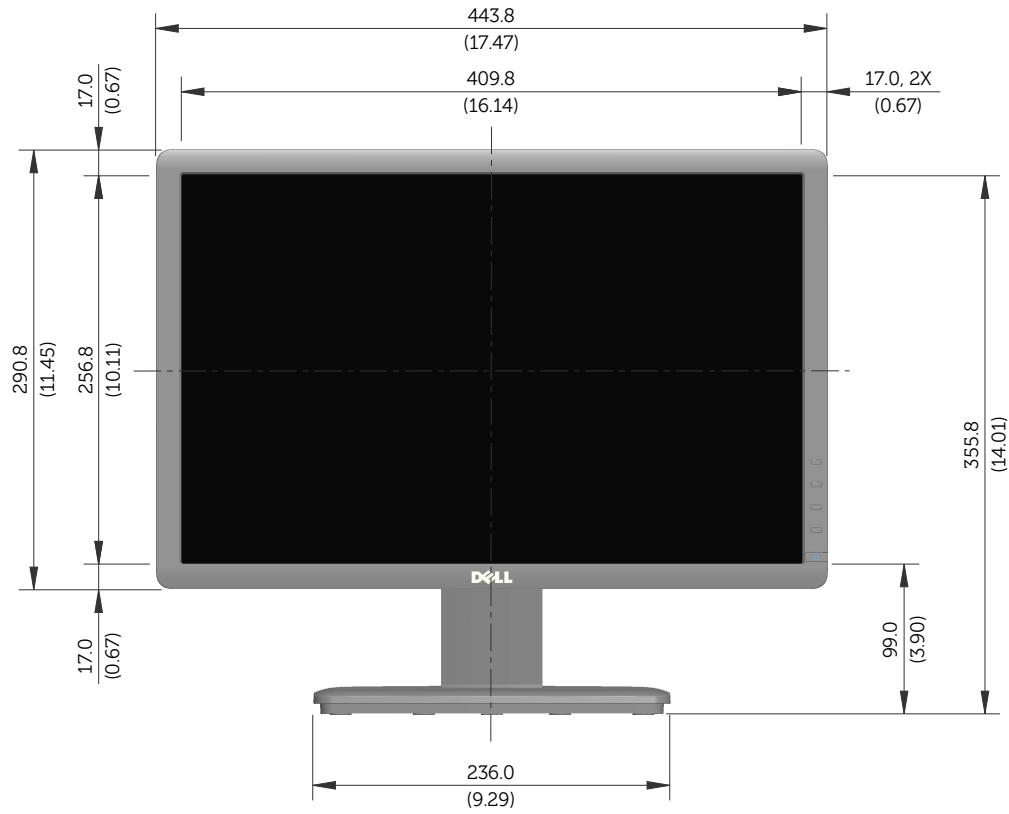

# E1913S Outline Dimensions

Norminal Dimensions  
Unit:mm(inch)

Back view of Monitor without stand

# E1913 Outline Dimensions

Nominal Dimensions  
Unit: mm (inch)

Back view of Monitor without stand

# E2213 Outline Dimensions

Nominal Dimensions  
Unit: mm (inch)

Back view of Monitor without stand