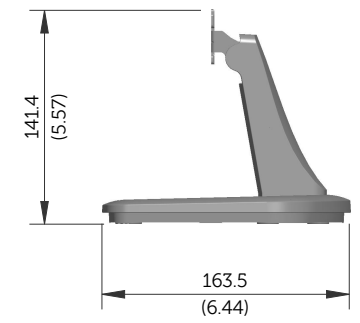

# E1913S Outline Dimensions

Norminal Dimensions  
Unit:mm(inch)

Back view of Monitor without stand

# E1913 Outline Dimensions

Nominal Dimensions  
Unit: mm (inch)

Back view of Monitor without stand

# E2213 Outline Dimensions

Nominal Dimensions  
Unit: mm (inch)

Back view of Monitor without stand