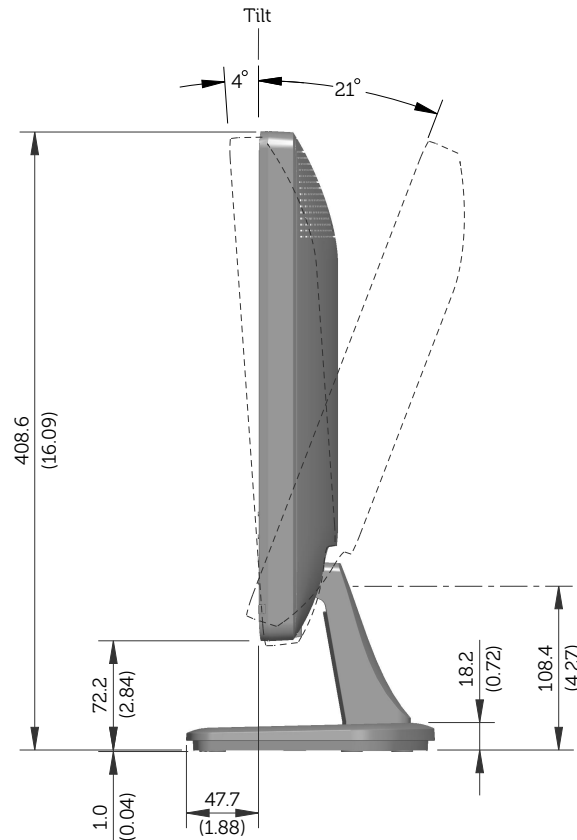

# E1913S Outline Dimensions

Norminal Dimensions  
Unit:mm(inch)

Back view of Monitor without stand

# E1913 Outline Dimensions

Nominal Dimensions  
Unit: mm (inch)

Back view of Monitor without stand

# E2213 Outline Dimensions

Nominal Dimensions  
Unit: mm (inch)

Back view of Monitor without stand