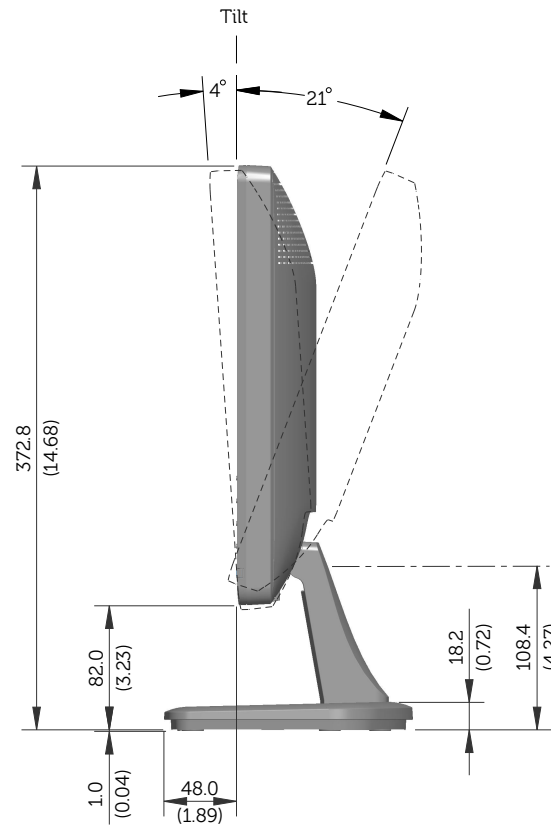

# E1913S Outline Dimensions

Norminal Dimensions  
Unit:mm(inch)

Back view of Monitor without stand

# E1913 Outline Dimensions

Nominal Dimensions  
Unit: mm (inch)

Back view of Monitor without stand

# E2213 Outline Dimensions

Nominal Dimensions  
Unit: mm (inch)

Back view of Monitor without stand